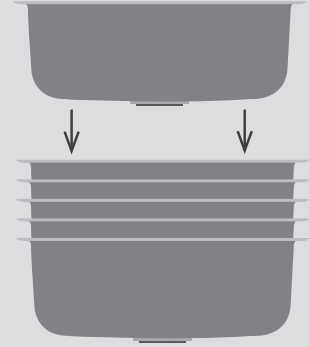

## Bulk (Nested)

OR

Stream33<sup>®</sup> Sinks are available boxed or unboxed and \*nested for bulk/skid quantity orders of 10 or more.

### Stainless Steel Single Bowl Kitchen Sink

Model	Depth	Gauge	Hole	Boxed	Bulk*
S33252263	6"	22	3	.3432264	.3422902
S33252264	6"	22	4	.3432268	.3422966
S33252283	8"	20	3	.3432270	.3422967
S33252284	8"	20	4	.3432274	.3422968

#### Features

- 25" x 22"
- Top-Mount
- 1-1/2" Corner Radius
- 27" Min. Base Cabinet Width

#### Features

- 33" x 22"
- Top-Mount
- 1-1/2" Corner Radius
- 27" Min. Base Cabinet Width