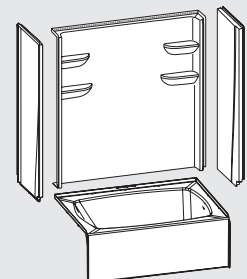

SIDEWALL

S33A2-2462CSW
24" x 62"
.3387075

LEFT OR RIGHT HAND TUB

S33A2-6030CTMIN-L/R
60" x 30" x 15"
(L) .3422548 | (R) .3422552

SHOWER ASSEMBLY

S33A2-6030CTSMIN2-L/R
60" x 30" x 76"
(L) .3422569 | (R) .3422577

S33A2-6030CTSMIN2-L/R-A (AIP)

60" x 30" x 76"

KIT INCLUDES:

BACKWALL

S33A2-6062CBW2A
60" x 62"
.3417297

SIDEWALL

S33A2-2462CSWA
24" x 62"
.3417298

LEFT OR RIGHT HAND TUB

S33A2-6030CTMIN-L/R
60" x 30" x 15"
(L) .3422548 | (R) .3422552

SHOWER ASSEMBLY

S33A2-6030CTSMIN2-L/R-A
60" x 30" x 76"
(L) .3442464 | (R) .3442466

S33A2-6030CTSMM-L/R (AFR)

60" x 30" x 79"

KIT INCLUDES:

BACKWALL