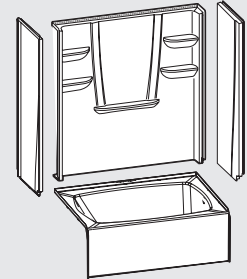

S33A2-6030CTSMIN-L/R

60" x 30" x 76"

KIT INCLUDES:

BACKWALL

S33A2-6062CBW
60" x 62"
.3387059

SIDEWALL

S33A2-2462CSW
24" x 62"
.3387075

LEFT OR RIGHT HAND TUB

S33A2-6030CTMIN-L/R
60" x 30" x 15"
(L) .3422548 | (R) .3422552

SHOWER ASSEMBLY

S33A2-6030CTSMIN-L/R
60" x 30" x 76"
(L) .3422572 | (R) .3422574

S33A2-6030CTSMIN2-L/R

60" x 30" x 76"

KIT INCLUDES:

BACKWALL

S33A2-6062CBW2
60" x 62"
.3387064

SIDEWALL

S33A2-2462CSW
24" x 62"
.3387075

LEFT OR RIGHT HAND TUB

S33A2-6030CTMIN-L/R
60" x 30" x 15"
(L) .3422548 | (R) .3422552

SHOWER ASSEMBLY

S33A2-6030CTSMIN2-L/R
60" x 30" x 76"
(L) .3422569 | (R) .3422577