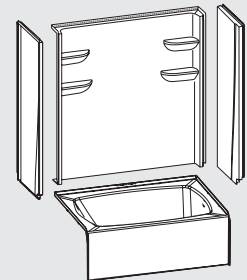

S33A2-6030CTSMIN-L/R

60" x 30" x 76"

KIT INCLUDES:

BACKWALL

S33A2-6062CBW
60" x 62"
.3387059

SIDEWALL

S33A2-2462CSW
24" x 62"
.3387075

LEFT OR RIGHT HAND TUB

S33A2-6030CTMIN-L/R
60" x 30" x 15"
(L) .3422548 | (R) .3422552

SHOWER ASSEMBLY

S33A2-6030CTSMIN-L/R
60" x 30" x 76"
(L) .3422572 | (R) .3422574

S33A2-6030CTSMIN2-L/R

60" x 30" x 76"

KIT INCLUDES:

BACKWALL

S33A2-6062CBW2
60" x 62"
.3387064

SIDEWALL

S33A2-2462CSW
24" x 62"
.3387075

LEFT OR RIGHT HAND TUB

S33A2-6030CTMIN-L/R
60" x 30" x 15"
(L) .3422548 | (R) .3422552

SHOWER ASSEMBLY

S33A2-6030CTSMIN2-L/R
60" x 30" x 76"
(L) .3422569 | (R) .3422577

S33A2-6030CTSMIN2-L/R-A (AIP)

60" x 30" x 76"

KIT INCLUDES:

BACKWALL

S33A2-6062CBW2A
60" x 62"
.3417297

SIDEWALL

S33A2-2462CSWA
24" x 62"
.3417298

LEFT OR RIGHT HAND TUB