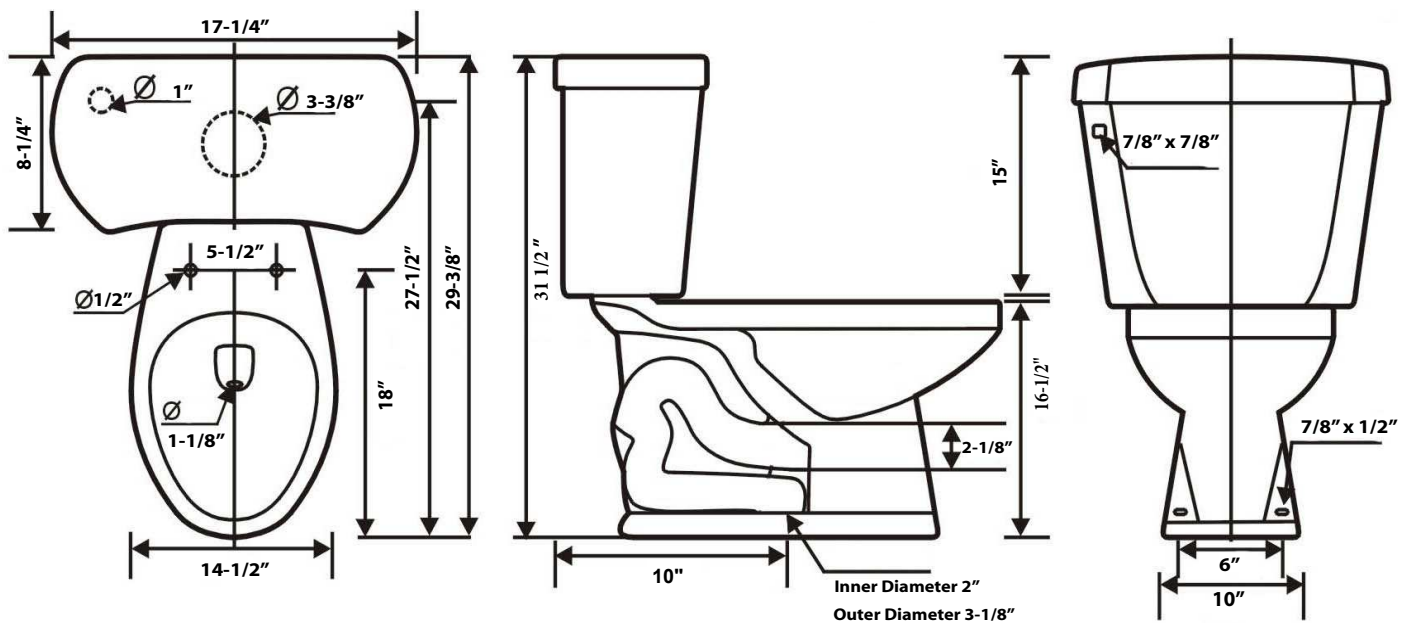

FEATURES

- 1.28 GPF high efficiency toilet
- 3" Flush valve
- Left and right hand trip levers available
- Fully glazed trap way
- Meets or exceeds the following:
 - UPC listed
 - EPA WaterSense HET listed

WARRANTY

1-Year Warranty

AVAILABLE FINISHES

● WHITE

	MODEL #	TRIP LEVER	PRODUCT ID
BOWL	S33TB3511-10	-	.3392030
TANK	S33TK3512-LH	LEFT	.3360589
TANK	S33TK3512-RH	RIGHT	.3379819

RECOMMENDED ACCESSORIES

Visit stream33.com for a complete list:

- Closet Bolts
- Stop Valves
- Supply Lines
- Toilet Seats
- Wax Rings

ROUGH-IN DIMENSIONS

NOTE: Above are the rough-in measurements. They may vary 1/4" (±).