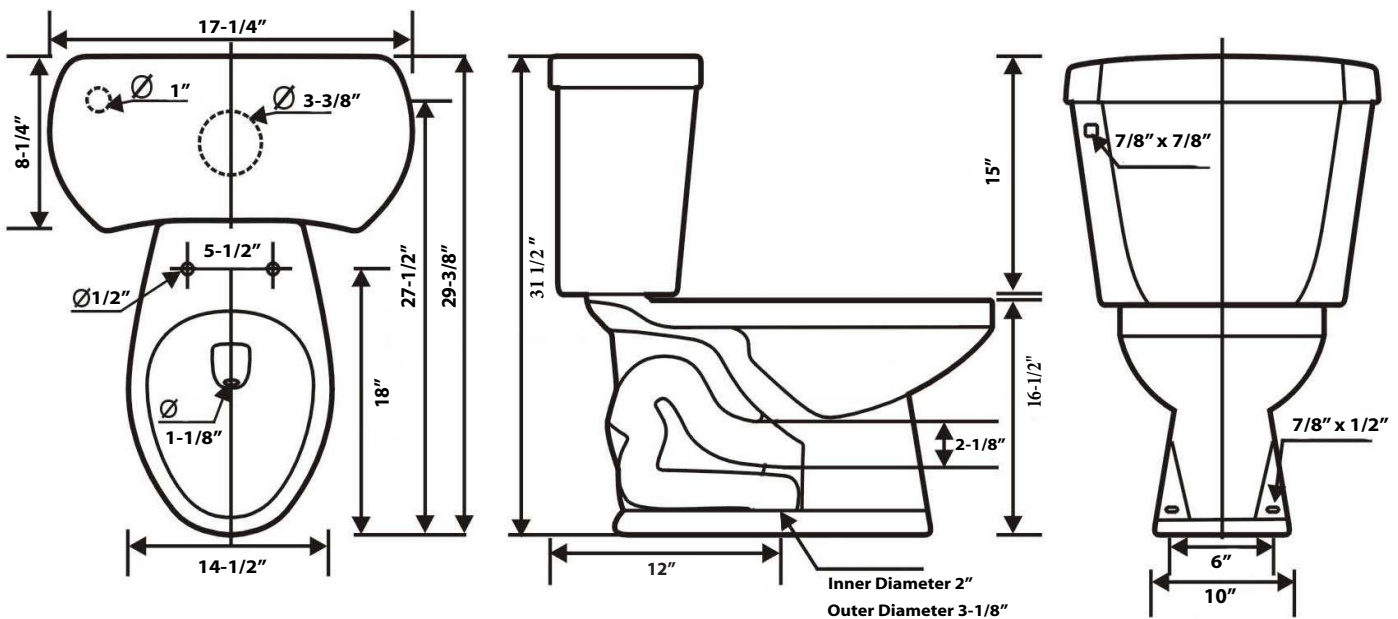

FEATURES

- 1.28 GPF high efficiency toilet
- 3" Flush valve
- Left and right hand trip levers available
- Fully glazed trap way
- Meets or exceeds the following:
 - UPC listed
 - EPA WaterSense HET listed

WARRANTY

1-Year Warranty

AVAILABLE FINISHES

● WHITE

	MODEL #	TRIP LEVER	PRODUCT ID
BOWL	S33TB3511	-	.3359741
TANK	S33TK3512-LH	LEFT	.3360589
TANK	S33TK3512-RH	RIGHT	.3379819

RECOMMENDED ACCESSORIES

Visit stream33.com for a complete list:

- Closet Bolts
- Stop Valves
- Supply Lines
- Toilet Seats
- Wax Rings

ROUGH-IN DIMENSIONS

NOTE: Above are the rough-in measurements. They may vary 1/4" (±).