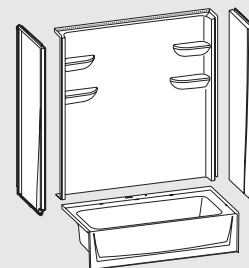

S33A2-6030CTS-L/R

60" x 30" x 76"

KIT INCLUDES:

BACKWALL

S33A2-6062CBW
60" x 62"
.3387059

SIDEWALL

S33A2-2462CSW
24" x 62"
.3387075

LEFT OR RIGHT HAND TUB

S33A2-6030CT-L/R
60" x 30" x 15"
(L) .3387078 | (R) .3387079

SHOWER ASSEMBLY

S33A2-6030CTS-L/R
60" x 30" x 76"
(L) .3388268 | (R) .3388269

S33A2-6030CTS2-L/R

60" x 30" x 76"

KIT INCLUDES:

BACKWALL

S33A2-6062CBW2
60" x 62"
.3387064

SIDEWALL

S33A2-2462CSW
24" x 62"
.3387075

LEFT OR RIGHT HAND TUB

S33A2-6030CT-L/R
60" x 30" x 15"
(L) .3387078 | (R) .3387079

SHOWER ASSEMBLY

S33A2-6030CTS2-L/R
60" x 30" x 76"
(L) .3388270 | (R) .3388271

S33A2-6030CTSM-L/R (AFR)

60" x 30" x 79"

KIT INCLUDES:

BACKWALL

S33A2-6062CBW
60" x 62"
.3387059

SIDEWALL

S33A2-2462CSW
24" x 62"
.3387075

LEFT OR RIGHT HAND TUB

S33A2-6030CTM-L/R
60" x 30" x 18"
(L) .3387080 | (R) .3387081