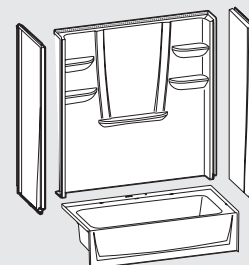

S33A2-2962CSW
29" x 62"
.3394280

LEFT OR RIGHT HAND TUB

S33A2-6036CT-L/R
60" x 36" x 18"
(L) .3394281 | (R) .3394282

SHOWER ASSEMBLY

S33A2-6036CTS-L/R
60" x 36" x 79"
(L) .3396177 | (R) .3396193

S33A2-6036CTS2-L/R

60" x 36" x 79"

KIT INCLUDES:

BACKWALL

S33A2-6062CBW2
60" x 62"
.3387064

SIDEWALL

S33A2-2962CSW
29" x 62"
.3394280

LEFT OR RIGHT HAND TUB

S33A2-6036CT-L/R
60" x 36" x 18"
(L) .3394281 | (R) .3394282

SHOWER ASSEMBLY

S33A2-6036CTS2-L/R
60" x 36" x 79"
(L) .3396196 | (R) .3396197

S33A2-6036CTSM-L/R (AFR)

60" x 36" x 82"

KIT INCLUDES:

BACKWALL

S33A2-6062CBW
60" x 62"
.3387059

SIDEWALL