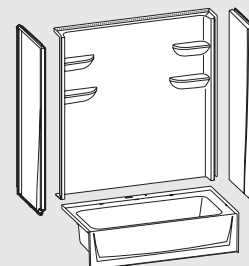

60" x 30" x 79"

KIT INCLUDES:

BACKWALL

S33A2-6062CBW
60" x 62"
.3387059

SIDEWALL

S33A2-2462CSW
24" x 62"
.3387075

LEFT OR RIGHT HAND TUB

S33A2-6030CTM-L/R
60" x 30" x 18"
(L) .3387080 | (R) .3387081

SHOWER ASSEMBLY

S33A2-6030CTSM-L/R
60" x 30" x 79"
(L) .3388273 | (R) .3388279

S33A2-6036CTS-L/R

60" x 36" x 79"

KIT INCLUDES:

BACKWALL

S33A2-6062CBW
60" x 62"
.3387059

SIDEWALL

S33A2-2962CSW
29" x 62"
.3394280

LEFT OR RIGHT HAND TUB

S33A2-6036CT-L/R
60" x 36" x 18"
(L) .3394281 | (R) .3394282

SHOWER ASSEMBLY

S33A2-6036CTS-L/R
60" x 36" x 79"
(L) .3396177 | (R) .3396193

S33A2-6036CTS2-L/R

60" x 36" x 79"

KIT INCLUDES:

BACKWALL

S33A2-6062CBW2
60" x 62"
.3387064

SIDEWALL

S33A2-2962CSW
29" x 62"
.3394280

LEFT OR RIGHT HAND TUB

S33A2-6036CT-L/R
60" x 36" x 18"
(L) .3394281 | (R) .3394282