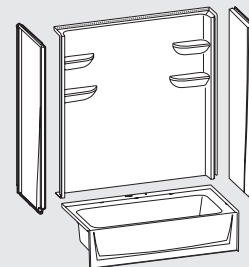

SHOWER ASSEMBLY

S33A2-6036CTS2-L/R
60" x 36" x 79"
(L) .3396196 | (R) .3396197

S33A2-6036CTSM-L/R (AFR)

60" x 36" x 82"

KIT INCLUDES:

BACKWALL

S33A2-6062CBW
60" x 62"
.3387059

SIDEWALL

S33A2-2962CSW
29" x 62"
.3394280

LEFT OR RIGHT HAND TUB

S33A2-6036CTM-L/R
60" x 36" x 21"
(L) .3394284 | (R) .3394283

SHOWER ASSEMBLY

S33A2-6036CTSM-L/R
60" x 36" x 82"
(L) .3396198 | (R) .3396200

S33A2-6036CTSM2-L/R (AFR)

60" x 36" x 82"

KIT INCLUDES:

BACKWALL

S33A2-6062CBW2
60" x 62"
.3387064

SIDEWALL

S33A2-2962CSW
29" x 62"
.3394280

LEFT OR RIGHT HAND TUB

S33A2-6036CTM-L/R
60" x 36" x 21"
(L) .3394284 | (R) .3394283