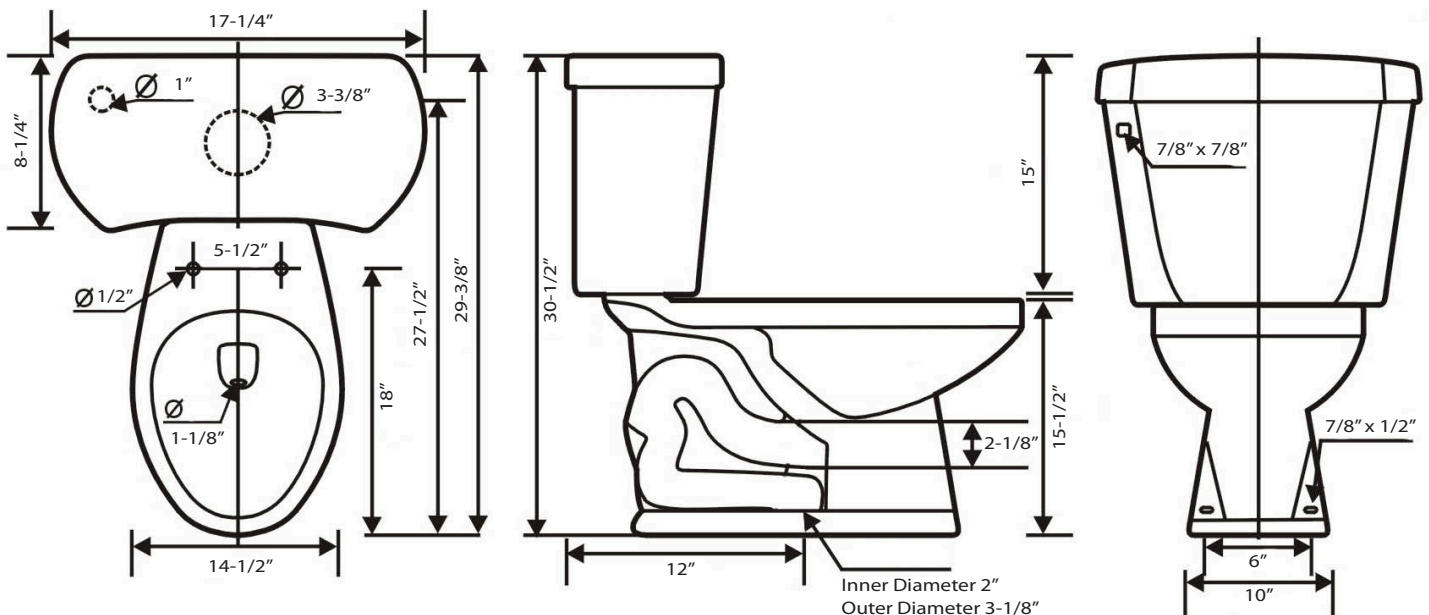

FEATURES

- 1.28 GPF high efficiency toilet
- 3" Flush valve
- Left and right hand trip levers available
- Fully glazed trap way
- Meets or exceeds the following:
 - UPC listed
 - EPA WaterSense HET listed

WARRANTY

1-Year Warranty

AVAILABLE FINISHES

WHITE

	MODEL #	TRIP LEVER	PRODUCT ID
BOWL	S33TB3512	-	.3360585
TANK	S33TK3512-LH	LEFT	.3360589
TANK	S33TK3512-RH	RIGHT	.3379819

RECOMMENDED ACCESSORIES

Visit stream33.com for a complete list:

- Closet Bolts
- Stop Valves
- Supply Lines
- Toilet Seats
- Wax Rings

ROUGH-IN DIMENSIONS

NOTE: Above are the rough-in measurements. They may vary 1/4" (±).