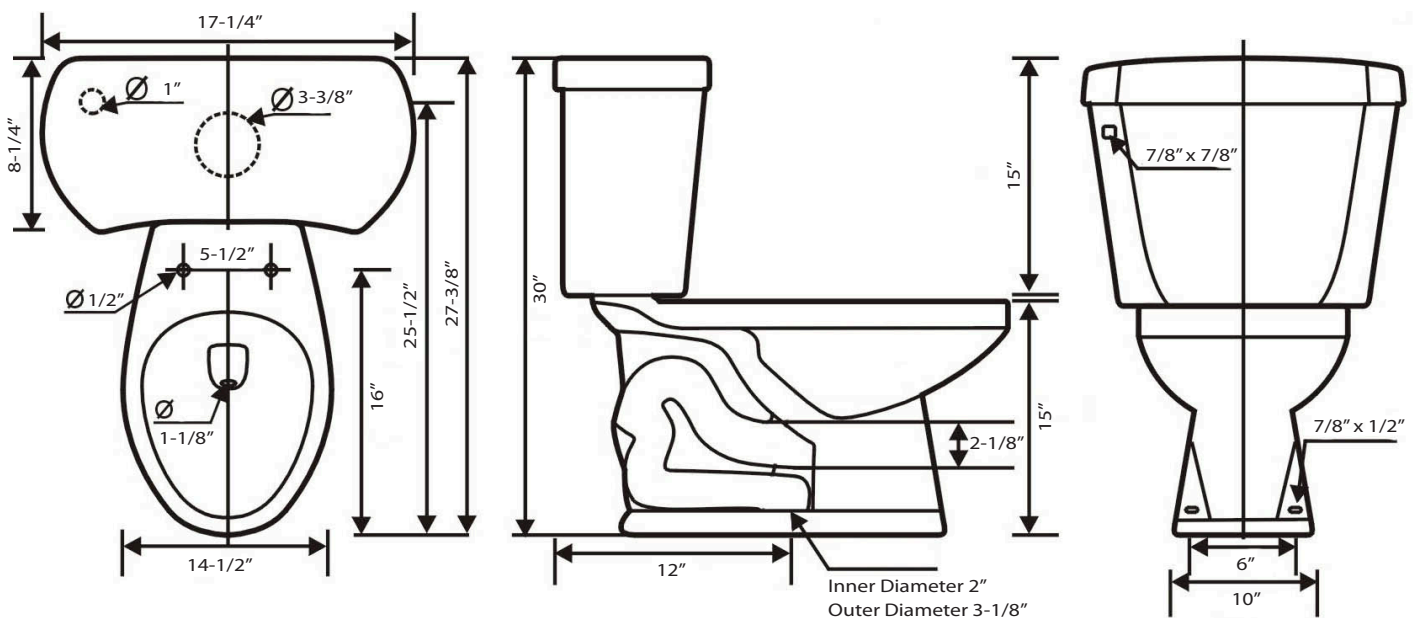

### FEATURES

- 1.28 GPF high efficiency toilet
- 3" Flush valve
- Left and right hand trip levers available
- Fully glazed trap way
- Meets or exceeds the following:
  - UPC listed
  - EPA WaterSense HET listed

### AVAILABLE FINISHES

● WHITE

	MODEL #	TRIP LEVER	PRODUCT ID
<b>BOWL</b>	S33TB3513	-	.3360575
<b>TANK</b>	S33TK3512-LH	LEFT	.3360589
<b>TANK</b>	S33TK3512-RH	RIGHT	.3379819

### ROUGH-IN DIMENSIONS

NOTE: Above are the rough-in measurements. They may vary 1/4" (±).