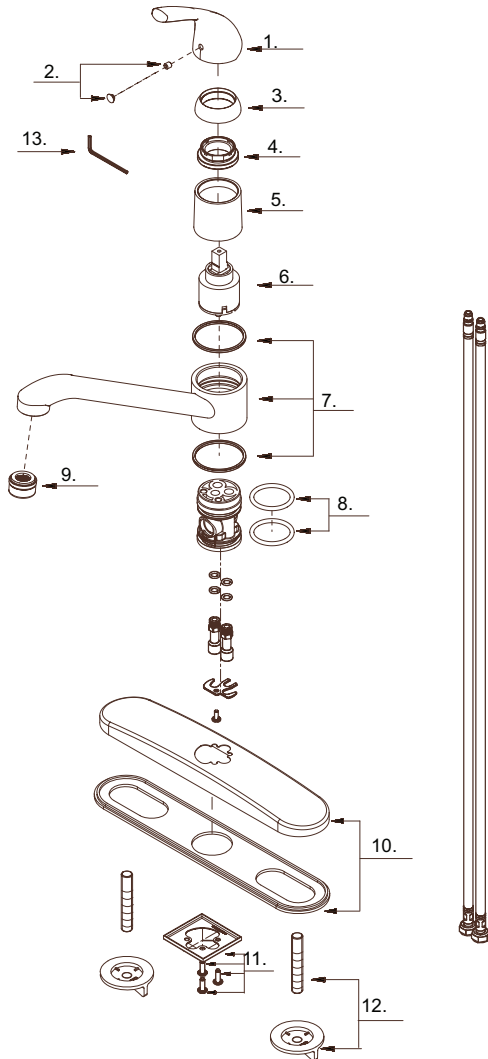

**Single-Handle  
Kitchen Faucet**

**PARTS LIST**

**S331HK-CH .3385004**

No.	Part Name	Part No.
1.	Metal Handle	069406
2.	Index Button-Cold/Hot	66D569
3.	Trim Cap	103016
4.	Locking Nut	104002
5.	Sleeve	041026
6.	Ceramic Disc Cartridge	507348N
7.	Spout Assembly	666987N
8.	O-Ring Set(Φ1-1/4" ID * Φ1-1/2" OD)	608220
9.	Aerator	500196N-64-P
10.	Cover Plate & Putty Plate	66F037-T
11.	Base Mounting Hardware	66G416-T
12.	Lock Nut Set	504036
13.	Hex Wrench (H2.5 * 19 MM L * 53)	031000NI