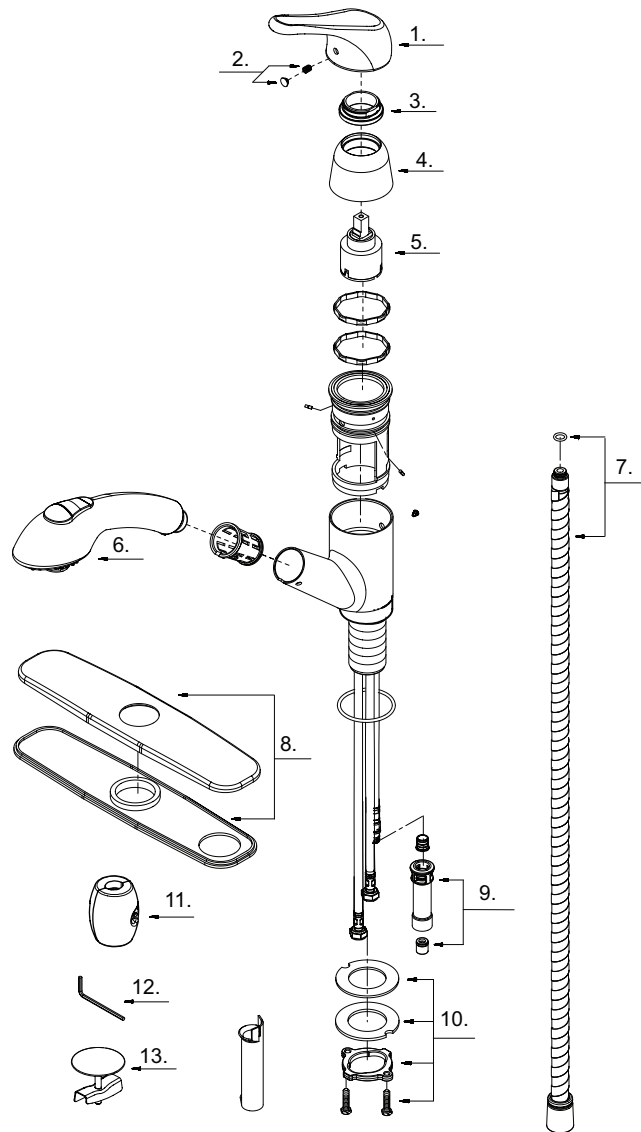

PARTS LIST

S331HKPO-CH .3385001 S331HKPO-BN .3385002

No.	Part Name	Part No.
1.	Metal Handle	069528
2.	Index Button-Cold/Hot	66D569
3.	Locking Nut	104008
4.	Trim Cap	103036
5.	Ceramic Disc Cartridge	507348N
6.	Spray Head w/Check Valve	523047N
7.	Spray Hose	66D561N
8.	Cover plate& Putty Plate	667003
9.	Hose Adaptor Assembly	66G422N
10.	Mounting Hardware Assembly	663042
11.	Weight	504718
12.	Hex Wrench (H2.5 * 19 mm L * 53 mm L)	031000NI
13.	Sink hole Cover	504091