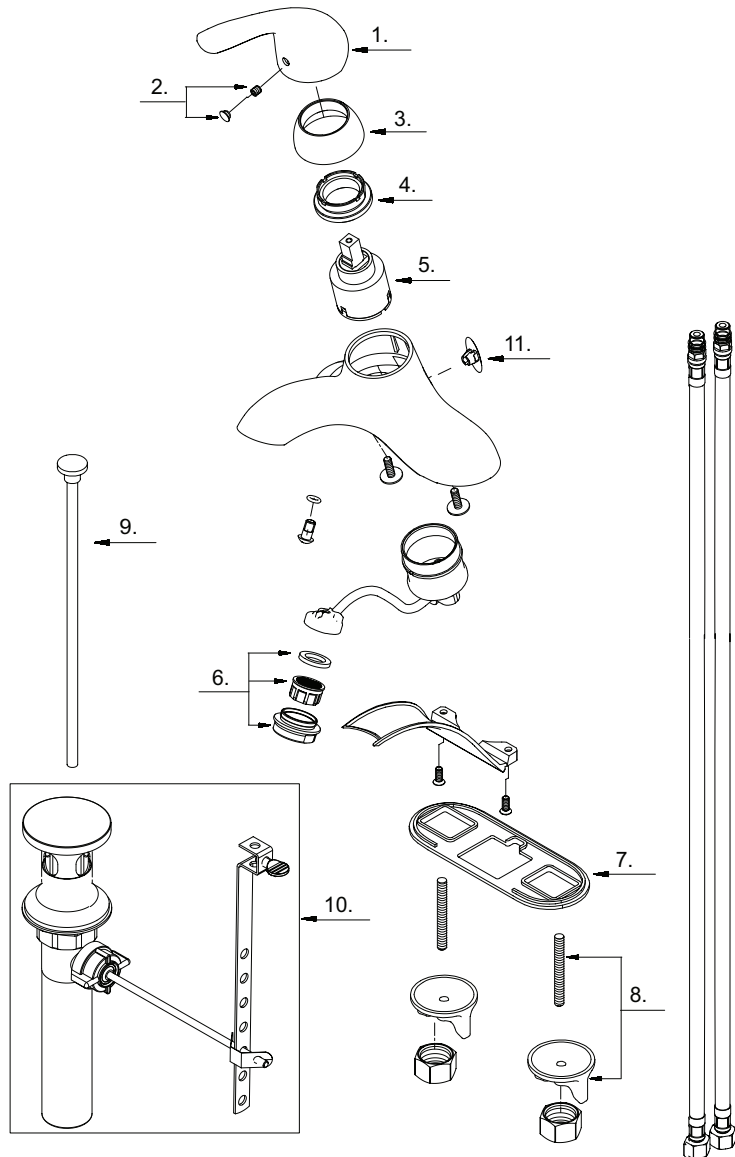

**Single-Handle
Lavatory Faucet**

PARTS LIST

S331HLV-CH .3385015 S331HLV-BN .3385018

No.	Part Name	Part No.
1.	Metal Handle	069406
2.	Index Button-Cold/Hot	66D569
3.	Trim Cap	103041-P
4.	Locking Nut	104002
5.	Ceramic Disc Cartridge	507348N
6.	Aerator 1.2gpm	500966N-55-P
7.	Putty plate	011085
8.	Mounting Hardware	66G421
9.	Lift Rod	025088
10.	Pop-up Assembly	556201
11.	Lift Rod Plug	028005