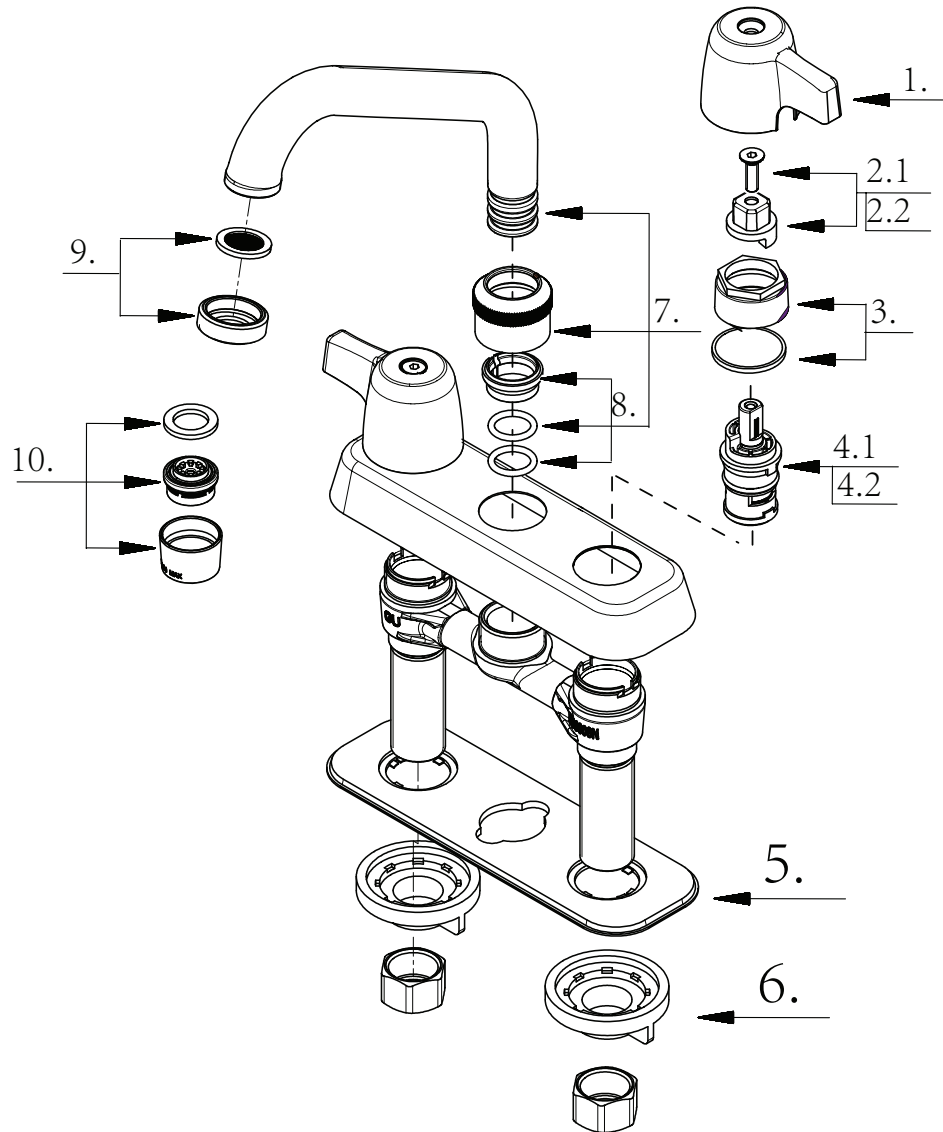

### PARTS LIST

**S332HLD-CH .3385035**

No.	Part Name	Part No.
1.	Metal Handle Assembly	069790
2.1	Handle Extension Assembly-Cold	66G468C
2.2	Handle Extension Assembly-Hot	66G468H
3.	Retainer Nut Assembly	663629CP
4.1	Ceramic Disc Cartridge-Cold	507004N
4.2	Ceramic Disc Cartridge-Hot	507003N
5.	Putty Plate	011018
6.	Lock Nut Set	504023
7.	Spout Assembly	666135CP
8.	Clip	66G393
9.	Aerator	500003N
10.	Aerator	500012N-50