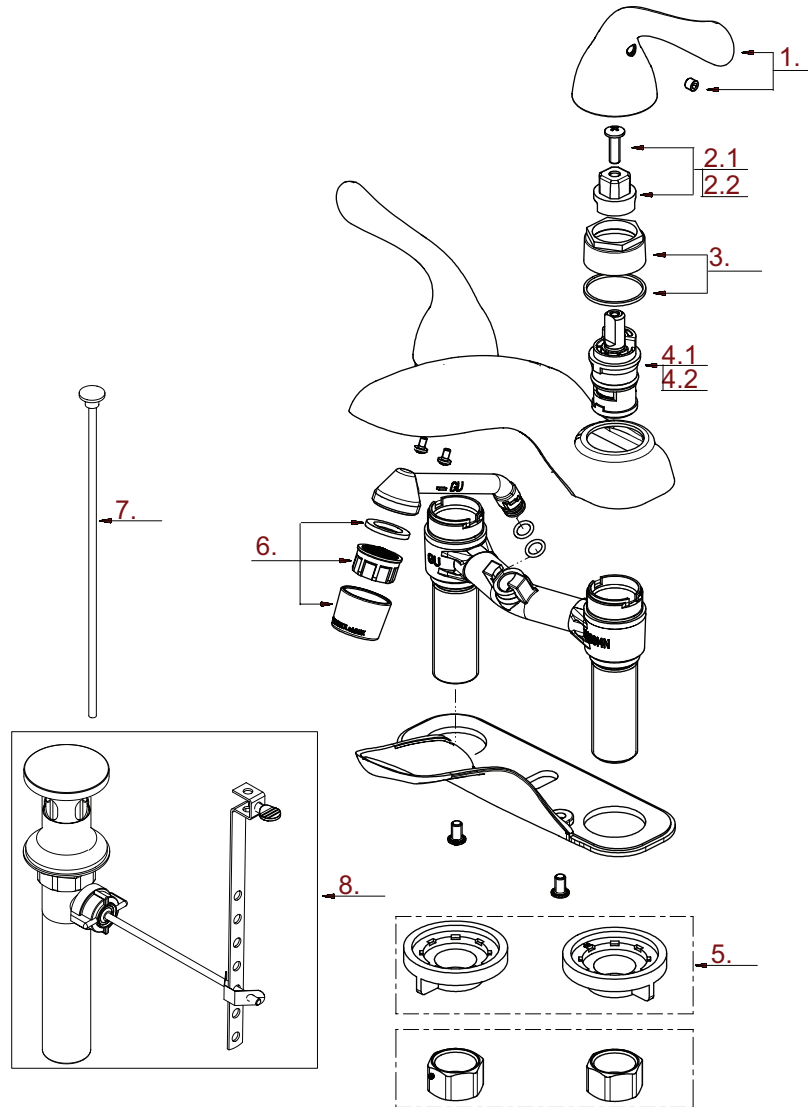

Two-Handle Lavatory Faucet

PARTS LIST

S332HLV-CH .3385034 S332HLV-BN .3385031

No.	Part Name	Part No.
1.	Metal Handle Assembly	66E905
2.1	Handle Adaptor -Cold	66D574CZN-H
2.2	Handle Adaptor -Hot	66D574HZN-H
3.	Retainer Nut Assembly	663631
4.1	Ceramic Disc Cartridge-Cold	507104N
4.2	Ceramic Disc Cartridge-Hot	507103N
5.	Lock Nut Set	504023
6.	Aerator	500267N-55-P
7.	Lift Rod	025010
8.	Pop-up Assembly	556201