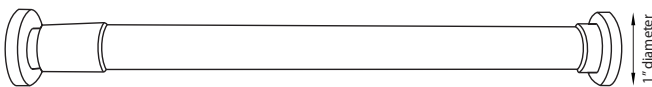

60" - 60-1/2" distance between walls