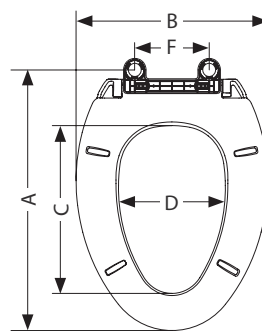

S33-MTC1305-WH