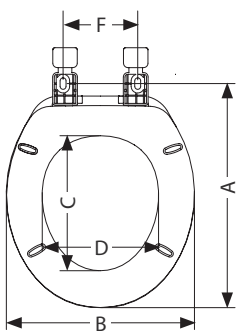

Model	ID	Shape	Hinge Type
S331241-1701-WH	.3315232	Round	Standard
S331241-1901-WH	.3315233	Elongated	
S33-MTC1305-WH	.3344933	Round	Slow Closed
S33-MTC0704B-WH	.3405671	Elongated	

Model	Dimensions					
	A	B	C	D	E	F
S331241-1701-WH	16-1/2"	13-15/16"	10"	8-11/16"	2"	5-1/2"
S331241-1901-WH	18-3/8"	14"	11-7/16"	8-3/4"	2-1/8"	
S33-MTC1305-WH	18-1/4" - 18-13/16"	13-15/16"	11-15/16"	7-7/8"	2-1/8"	4-31/32" - 6-1/16"
S33-MTC0704B-WH	16-3/8" - 16-15/16"	13-15/16"	10-5/16"	8-1/2"	2"	