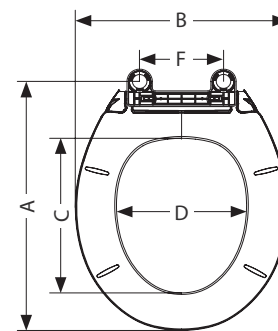

S33-MTC0704B-WH