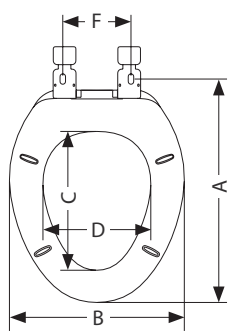

S331241-1901-WH