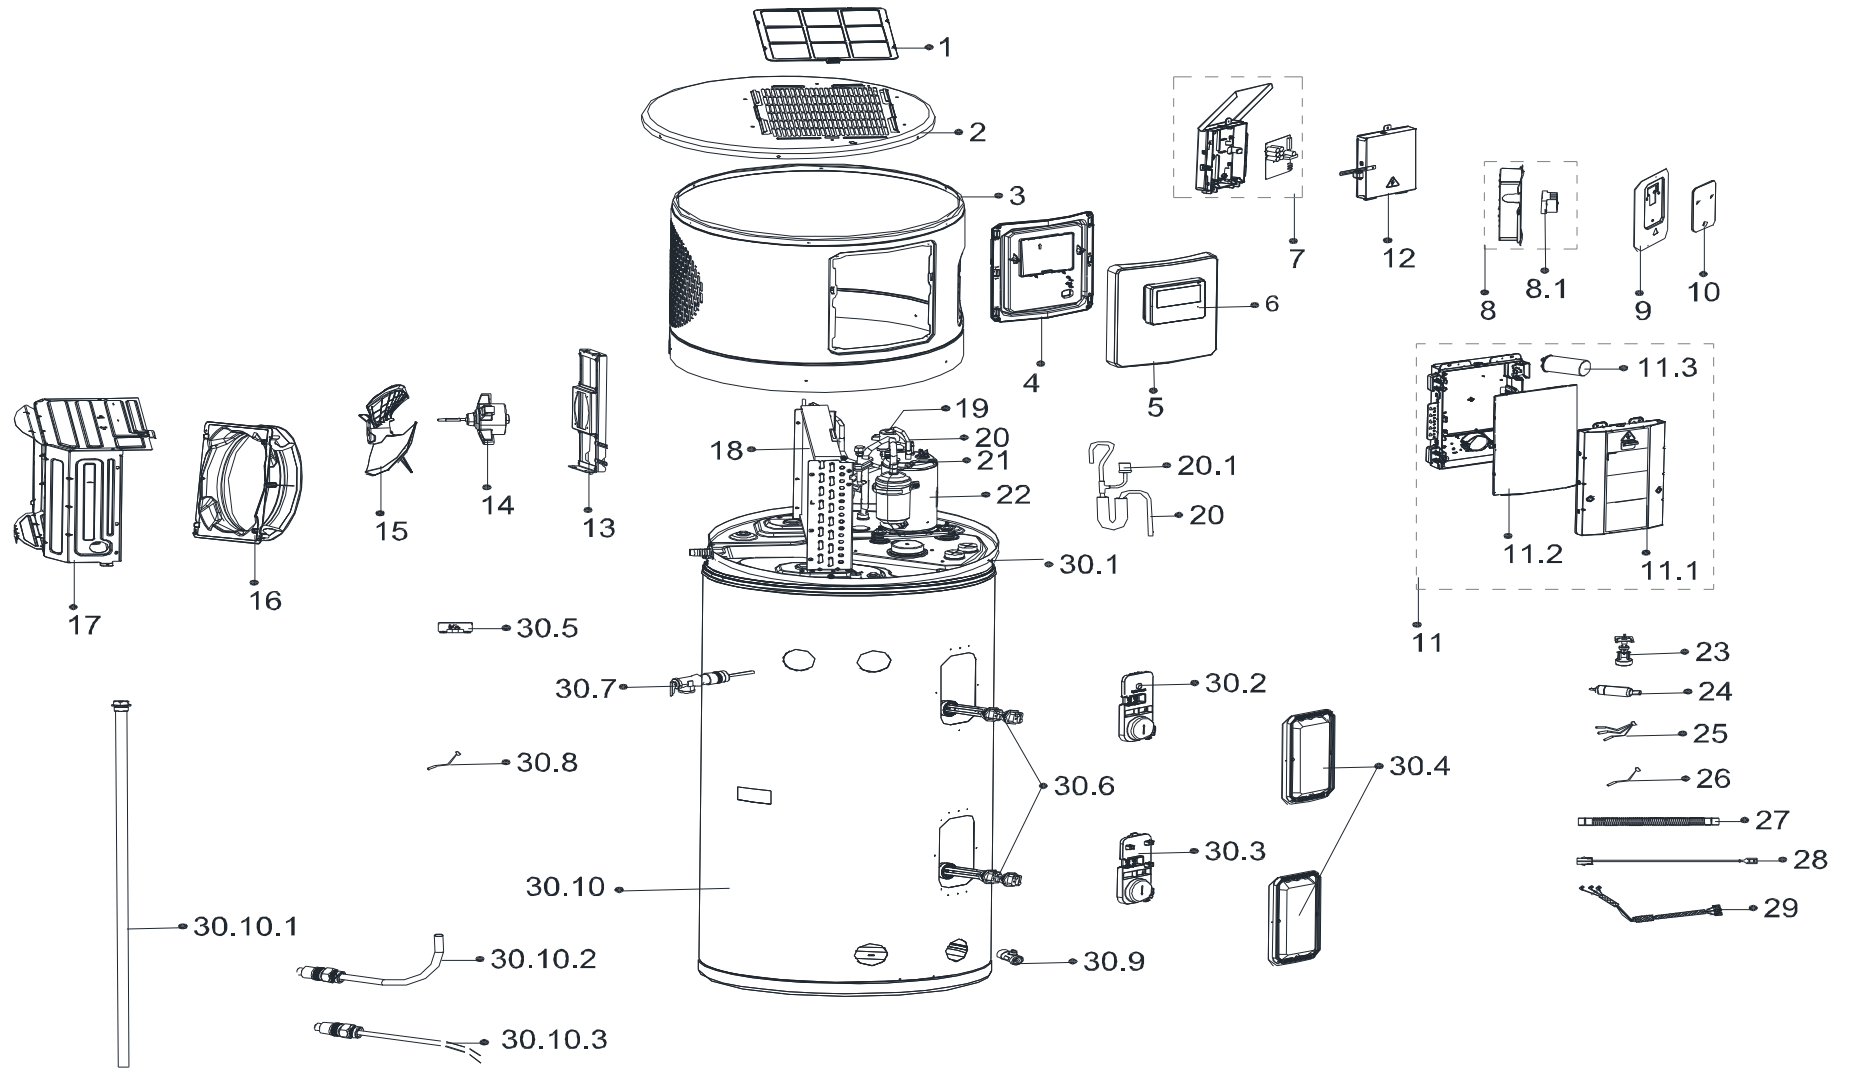

FACTORY CODE: 22025310000551

S33-HPWH50

.3597870

Heat Pump Water Heater REPLACEMENT PARTS GUIDE

S33-HPWH50

.3597870

Part #	Replacement Part	Part Name	Qty
1	12125300003510	Air filter	1
2	12225300014402	Top cover	1
3	12225300014367	Front cover	1
4	12125300003509	Display box rear cover	1
5	12125300003501	Display box front cover	1
6	17225300003901	Display box assembly	1
7	17225300003922	E-box subassembly	1
8	17225300003921	E-box subassembly	1
8.1	17400401006516	Wire joint	1
9	12225300014363	Junction box cover	1
10	12125300003580	Junction box cover	1
11	17225300003900	E-box subassembly	1
11.1	12225300014463	Electric control box lid assembly	1
11.3	17400103000151	Compressor capacitor	1
12	12225300014410	Cover of electronic control box	1
13	12225300014655	Motor holder assembly	1
14	11002015020094	Asynchronous motor	1
15	12100105001561	Axial flow fan	1
16	12125300003507	Ventilation ring	1
17	12225300014657	Fan box assembly	1
18	15825300002083	Evaporator assembly	1
19	15425300004480	Expansion valve subassembly	1
20	15425300004483	Air discharge pipe assembly	1
20.1	17400516001208	Pressure switch	1