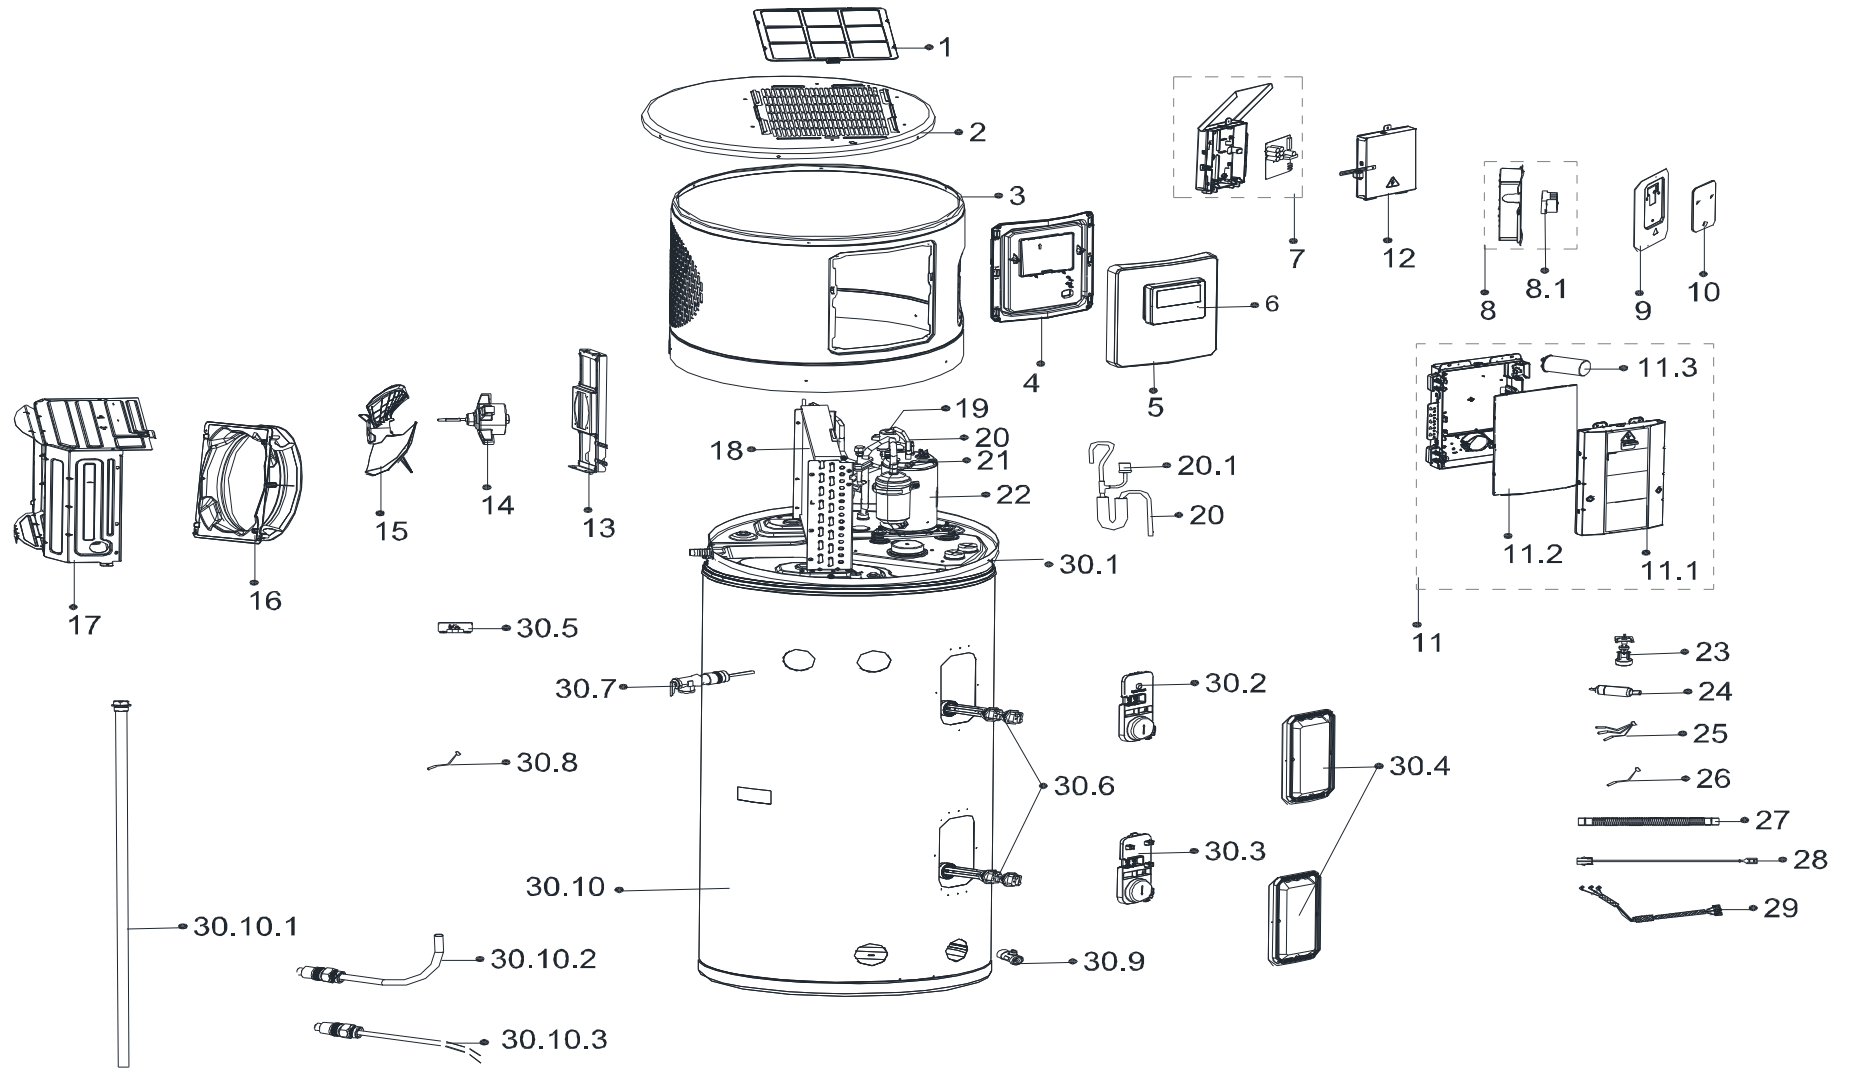

FACTORY CODE: 22025310000569

S33-HPWH80

.3597873

Heat Pump Water Heater REPLACEMENT PARTS GUIDE

S33-HPWH80

.3597873

Part #	Replacement Part	Part Name	Qty
1	12125300003510	Air filter	1
2	12225300014369	Top cover	1
3	12225300014408	Front cover	1
4	12125300003509	Display box rear cover	1
5	12125300003501	Display box front cover	1
6	17225300003901	Display box assembly	1
7	17225300003922	E-box subassembly	1
8	17225300003921	E-box subassembly	1
8.1	17400401006516	Wire joint	1
9	12225300014363	Junction box cover	1
10	12125300003580	Junction box cover	1
11	17225300003920	E-box subassembly	1
11.1	12225300014463	Electric control box lid assembly	1
11.3	17400103000151	Compressor capacitor	1
12	12225300014410	Cover of electronic control box	1
13	12225300014655	Motor holder assembly	1
14	11002015020094	Asynchronous motor	1
15	12100105001561	Axial flow fan	1
16	12125300003507	Ventilation ring	1
17	12225300014399	Fan box assembly	1
18	15825300002083	Evaporator assembly	1
19	15425300004482	Expansion valve subassembly	1
20	15425300004485	Air discharge pipe assembly	1
20.1	17400516001208	Pressure switch	1