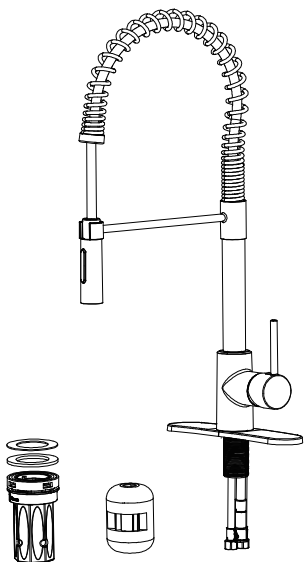

Installation Instructions

S331HKSLPD18

BEFORE INSTALLATION

Shut off water supply.

Check to make sure you have the following parts indicated below:

NECESSARY TOOLS

Groove Joint
Plier

Adjustable
Wrench

NEED HELP? For customer service and warranty information please visit stream33.com

1

Install the escutcheon and the base plate on the lavatory if necessary.

2

a. Set new faucet into place over escutcheon, push faucet as far back on sink as possible. b. Secure to sink by rubber washer (23-1), steel washer (23-2) and tighten the quick nut (23-3) with hand.

3

Quick nut installation

Pictures for reference only

Hold the quick nut (23-3) onto faucet body under sink and turn it clockwise twice to tighten.

4

Quick nut disassembly

Pictures for reference only

Hold the quick nut (23-3) and turn counterclockwise twice, then pull it down directly.

5

There should be a gap here

- Connect the outlet hose assembly (17) to the pull-down hose assembly (26).
- Confirm the bushing return to original state.

6

- Connect inlet hose (16-1) & (16-2) directly to valve supplies. Use adjustable wrench to tighten connections, do not overtighten.
- Set the quick weight (20) on the appropriate location of the pull-down hose.