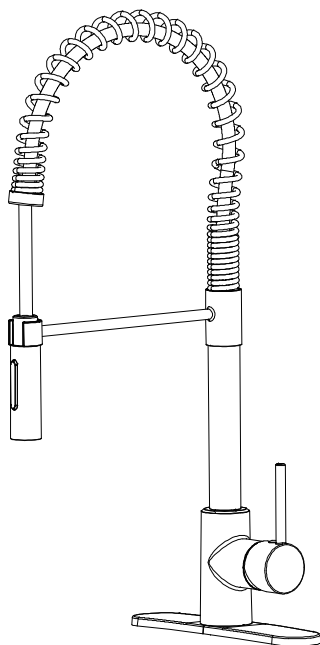

Installation Instructions

S331HKSLPD18

BEFORE INSTALLATION

Shut off water supply.

Check to make sure you have the following parts indicated below:

NECESSARY TOOLS

Groove Joint
Plier

Adjustable
Wrench

SAFETY TIPS

- If you use soldering for the installation of the faucet, the seats, cartridges and washers will have to be removed before using flame. Otherwise, warranty will be void on these parts
- Cover your drain to avoid losing parts
- When installing flexible hose, there should be no torsion or deformation; **DO NOT** fold into V or L shape; **DO NOT** use if there are any cracks or deformations.

NEED HELP? For customer service and warranty information please visit stream33.com

1

Install the escutcheon and the base plate on the lavatory if necessary.

2

a. Set new faucet into place over escutcheon, push faucet as far back on sink as possible. b. Secure to sink by rubber washer (23-1), steel washer (23-2) and tighten the quick nut (23-3) with hand.

3

Quick nut installation

Pictures for reference only

Hold the quick nut (23-3) onto faucet body under sink and turn it clockwise twice to tighten.

4

Quick nut disassembly

Pictures for reference only

Hold the quick nut (23-3) and turn counterclockwise twice, then pull it down directly.