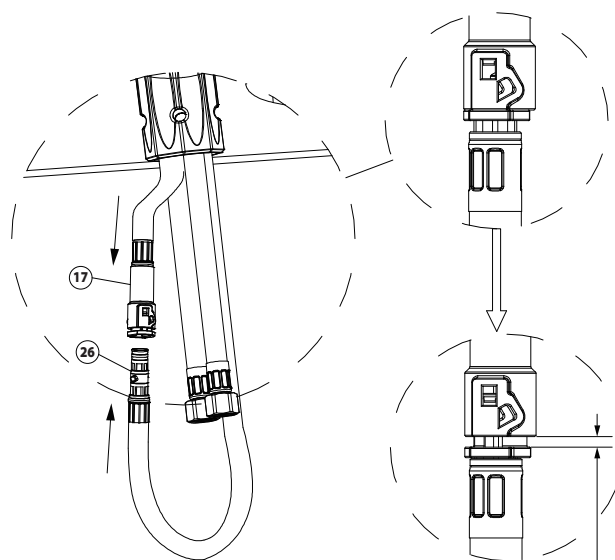

NEED HELP? For customer service and warranty information please visit stream33.com

1

Install the escutcheon and the base plate on the lavatory if necessary.

2

a. Set new faucet into place over escutcheon, push faucet as far back on sink as possible. b. Secure to sink by rubber washer (23-1), steel washer (23-2) and tighten the quick nut (23-3) with hand.

3

Quick nut installation

Pictures for reference only

Hold the quick nut (23-3) onto faucet body under sink and turn it clockwise twice to tighten.

4

Quick nut disassembly

Pictures for reference only

Hold the quick nut (23-3) and turn counterclockwise twice, then pull it down directly.

5

There should be a gap here

- Connect the outlet hose assembly (17) to the pull-down hose assembly (26).
- Confirm the bushing return to original state.

6

- Connect inlet hose (16-1) & (16-2) directly to valve supplies. Use adjustable wrench to tighten connections, do not overtighten.
- Set the quick weight (20) on the appropriate location of the pull-down hose.