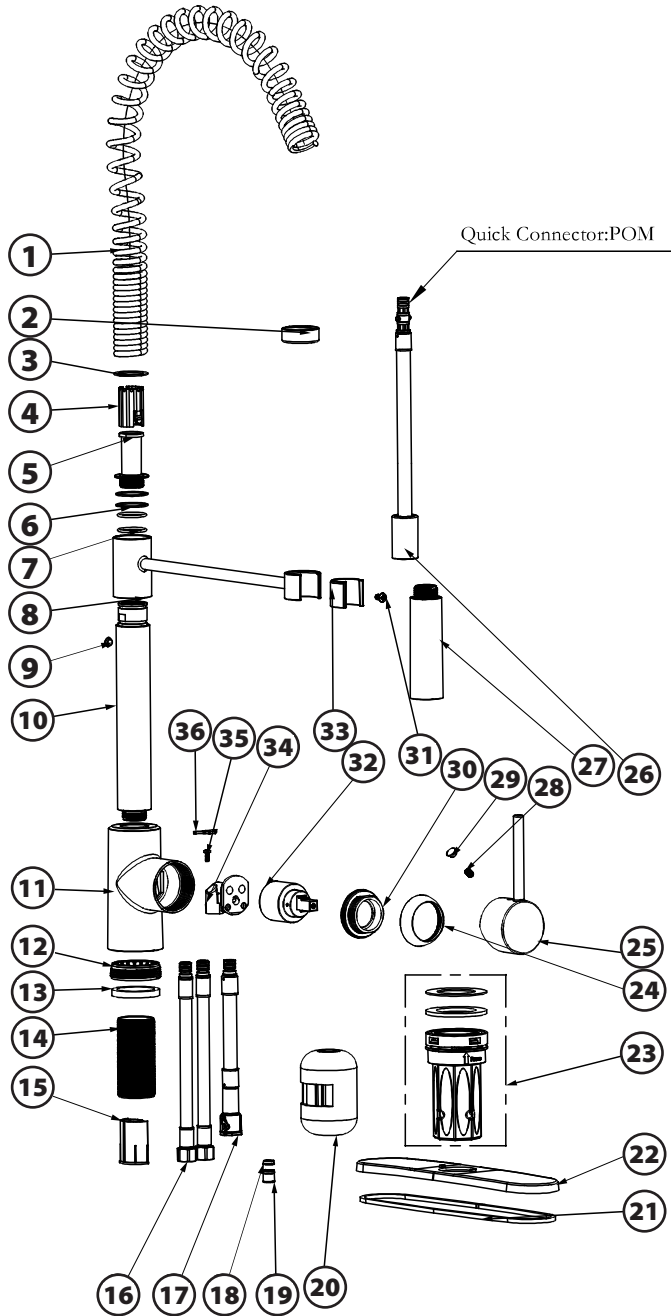

3

Quick nut installation

Pictures for reference only

Hold the quick nut (23-3) onto faucet body under sink and turn it clockwise twice to tighten.

4

Quick nut disassembly

Pictures for reference only

Hold the quick nut (23-3) and turn counterclockwise twice, then pull it down directly.

5

There should be a gap here

- Connect the outlet hose assembly (17) to the pull-down hose assembly (26).
- Confirm the bushing return to original state.

6

- Connect inlet hose (16-1) & (16-2) directly to valve supplies. Use adjustable wrench to tighten connections, do not overtighten.
- Set the quick weight (20) on the appropriate location of the pull-down hose.

NEED HELP? For customer service and warranty information please visit stream33.com

Part #	Replacement Part	Name
1	999910041103	Spring
2	121010211041	Decorative Cover
3	121010211004	Washer
4	121010281004	Gasket
5	121010211008	Gasket
6	121110131011	Washer
7	R22X2X01	O-ring
8	121011431006	Support
9	111510091037	Cap
10	121010211050	Connecting Pipe
11	121010221055	Body
12	121010211001	Nut
13	121010281001	Washer
14	121010481014	Shank
15	121010481009	Pipe Sleeve
16	999910060424	Inlet Hose Assembly
17	999910061139	Outlet Hose Assembly
18	121010481019	Flow Regulator
19	N10X10_5X01	Check Valve
20	121010511067	Quick Weight
21	121010481016	Base Plate
22	121010221029	Escutcheon
23	121010511045	Quick Mounting Accessory Kit
24	999910101852	Decorative Cover
25	121011431011	Handle
26	999910060841	Pull-down Hose Assembly
27	121010511076	Sprayer
28	C5X8X03M	Screw
29	999910101773	Button Cap
30	121011811004	Nut
31	C4X7X01M	Screw
32	F35X55_6X04	Cartridge Assembly
33	121011431010	Snap Ring
34	121011811000	Cartridge Seat
35	C3_3X8X01ST	Screw
36	121011811002	Snap Ring