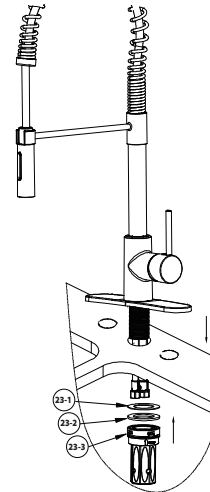

Installation Instructions

S331HKSLPD18

BEFORE INSTALLATION

Shut off water supply.

Check to make sure you have the following parts indicated below:

NECESSARY TOOLS

Groove Joint
Plier

Adjustable
Wrench

NEED HELP? For customer service and warranty information please visit stream33.com

1

Install the escutcheon and the base plate on the lavatory if necessary.

2

a. Set new faucet into place over escutcheon, push faucet as far back on sink as possible. b. Secure to sink by rubber washer (23-1), steel washer (23-2) and tighten the quick nut (23-3) with hand.

3

Quick nut installation

Pictures for reference only

Hold the quick nut (23-3) onto faucet body under sink and turn it clockwise twice to tighten.

4

Quick nut disassembly

Pictures for reference only

Hold the quick nut (23-3) and turn counterclockwise twice, then pull it down directly.

5

There should be a gap here

- Connect the outlet hose assembly (17) to the pull-down hose assembly (26).
- Confirm the bushing return to original state.

6

- Connect inlet hose (16-1) & (16-2) directly to valve supplies. Use adjustable wrench to tighten connections, do not overtighten.
- Set the quick weight (20) on the appropriate location of the pull-down hose.