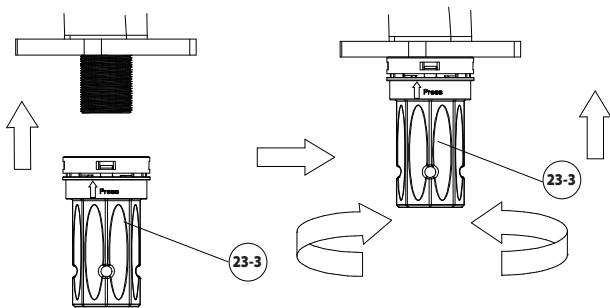

NEED HELP? For customer service and warranty information please visit stream33.com

1

Install the escutcheon and the base plate on the lavatory if necessary.

2

a. Set new faucet into place over escutcheon, push faucet as far back on sink as possible. b. Secure to sink by rubber washer (23-1), steel washer (23-2) and tighten the quick nut (23-3) with hand.

3

Quick nut installation

Pictures for reference only

Hold the quick nut (23-3) onto faucet body under sink and turn it clockwise twice to tighten.

4

Quick nut disassembly

Pictures for reference only

Hold the quick nut (23-3) and turn counterclockwise twice, then pull it down directly.

5

There should be a gap here

- Connect the outlet hose assembly (17) to the pull-down hose assembly (26).
- Confirm the bushing return to original state.

6

- Connect inlet hose (16-1) & (16-2) directly to valve supplies. Use adjustable wrench to tighten connections, do not overtighten.
- Set the quick weight (20) on the appropriate location of the pull-down hose.