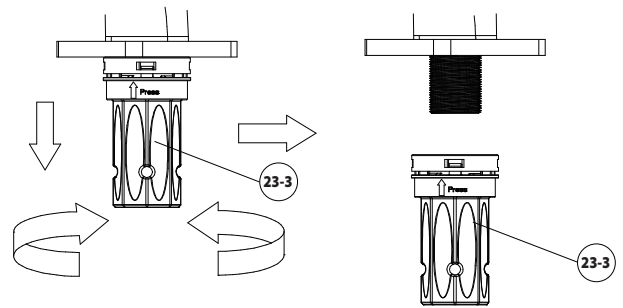

NEED HELP? For customer service and warranty information please visit stream33.com

1

Install the escutcheon and the base plate on the lavatory if necessary.

2

a. Set new faucet into place over escutcheon, push faucet as far back on sink as possible. b. Secure to sink by rubber washer (23-1), steel washer (23-2) and tighten the quick nut (23-3) with hand.

3

Quick nut installation

Pictures for reference only

Hold the quick nut (23-3) onto faucet body under sink and turn it clockwise twice to tighten.

4

Quick nut disassembly

Pictures for reference only

Hold the quick nut (23-3) and turn counterclockwise twice, then pull it down directly.

5

There should be a gap here

- Connect the outlet hose assembly (17) to the pull-down hose assembly (26).
- Confirm the bushing return to original state.

6

- Connect inlet hose (16-1) & (16-2) directly to valve supplies. Use adjustable wrench to tighten connections, do not overtighten.
- Set the quick weight (20) on the appropriate location of the pull-down hose.