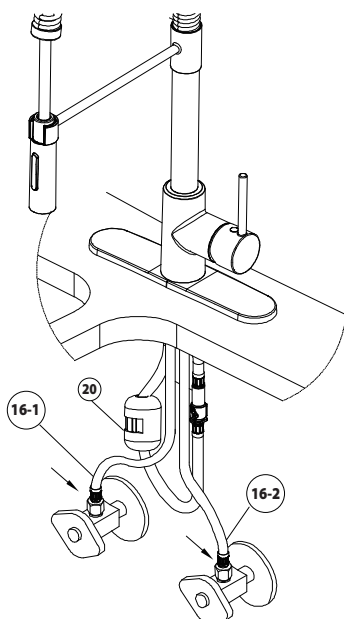

NEED HELP? For customer service and warranty information please visit stream33.com

1

Install the escutcheon and the base plate on the lavatory if necessary.

2

a. Set new faucet into place over escutcheon, push faucet as far back on sink as possible. b. Secure to sink by rubber washer (23-1), steel washer (23-2) and tighten the quick nut (23-3) with hand.

3

Quick nut installation

Pictures for reference only

Hold the quick nut (23-3) onto faucet body under sink and turn it clockwise twice to tighten.

4

Quick nut disassembly

Pictures for reference only

Hold the quick nut (23-3) and turn counterclockwise twice, then pull it down directly.

5

There should be a gap here

- Connect the outlet hose assembly (17) to the pull-down hose assembly (26).
- Confirm the bushing return to original state.

6

- Connect inlet hose (16-1) & (16-2) directly to valve supplies. Use adjustable wrench to tighten connections, do not overtighten.
- Set the quick weight (20) on the appropriate location of the pull-down hose.