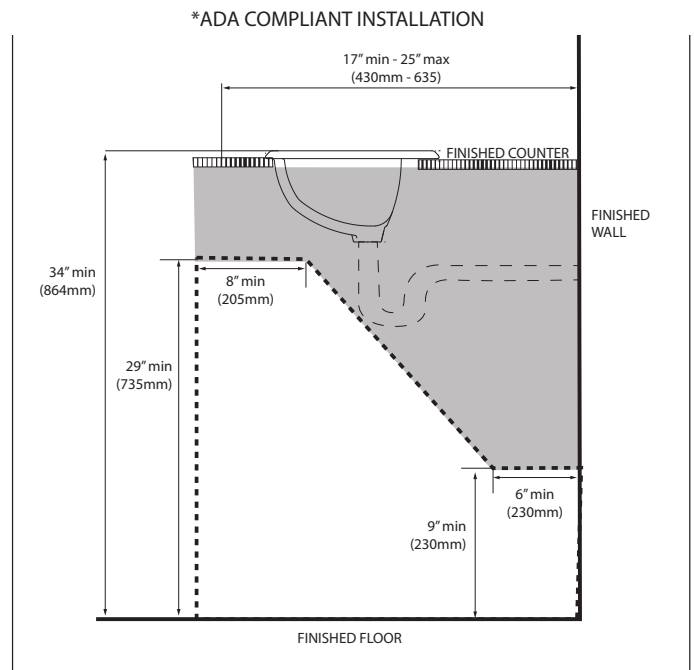

FEATURES

- Vitreous china
- Non-porous surface prevents moisture absorption and bacterial buildup
- Undermount installation
- Overflow drain
- 20 lbs
- Countertop cutout template included¹
- Meets or exceeds the following:
 - cUPC listed
 - ASME A112.19.2-2018/CSA B45.1-18
 - ADA Compliant Design*

¹Note: Installers should always use the template that is provided with each sink when making cuts in a countertop. The dimensions provided in the Installation Manual/Spec Sheet are a general reference for the product size. They should not be used to make cuts in countertops for sink installation. Typical production variance can cause slight differences in the dimensions of finished pieces. Therefore, each countertop cutout should be inspected & tested with the sink that is to be installed, before further countertop cuts are made. Please contact an associate if you did not receive or cannot find the cutout template for your sink.

WARRANTY

5-Year warranty. Visit stream33.com for details.

AVAILABLE FINISHES

- Gloss White

Model	ID	Nominal Size
S33MRUL2014	.3544965	20" x 14"

*Product is ADA Compliant when installed on a vanity meeting the leg and foot clearance requirements illustrated in the ADA Compliant Installation diagram above.