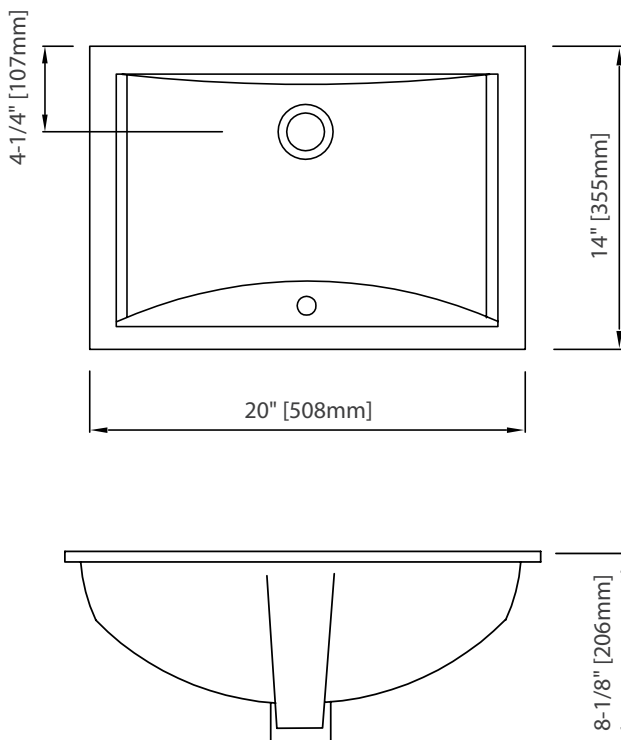

FEATURES

- Vitreous china
- Non-porous surface prevents moisture absorption and bacterial buildup
- Undermount installation
- Overflow drain
- 20 lbs
- Countertop cutout template included¹
- Meets or exceeds the following:
 - cUPC listed
 - ASME A112.19.2-2018/CSA B45.1-18
 - ADA Compliant Design*

¹Note: Installers should always use the template that is provided with each sink when making cuts in a countertop. The dimensions provided in the Installation Manual/Spec Sheet are a general reference for the product size. They should not be used to make cuts in countertops for sink installation. Typical production variance can cause slight differences in the dimensions of finished pieces. Therefore, each countertop cutout should be inspected & tested with the sink that is to be installed, before further countertop cuts are made. Please contact an associate if you did not receive or cannot find the cutout template for your sink.

WARRANTY

5-Year warranty. Visit stream33.com for details.

AVAILABLE FINISHES

- Gloss White

Model	ID	Nominal Size
S33MRUL2014	.3544965	20" x 14"

*Product is ADA Compliant when installed on a vanity meeting the leg and foot clearance requirements illustrated in the ADA Compliant Installation diagram above.